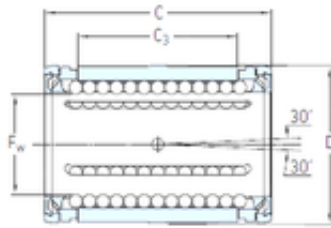

Guangzhou Wangli Auto Parts Co., Ltd.

SKF LBCD 16 A bearings

Bearing No. LBCD 16 A

Size	16x26x36 mm
Bore Diameter	16 mm
Outer Diameter	26 mm
Width	36 mm
Fw	16 mm
D	26 mm
C	36 mm
C3	22 mm
Weight	0,02 Kg
Basic dynamic load rating (C)	1,32 kN

LBCD 16 A Bearing 2D drawings and 3D CAD models