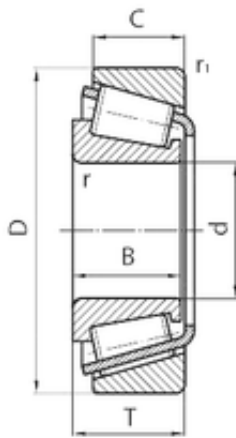

Guangzhou Wangli Auto Parts Co., Ltd.

35 mm x 66,5 mm x 23 mm SKF BT1B328178/Q tapered roller bearings

Bearing No. BT1B328178/Q

Size	35x66.5x23 mm
Bore Diameter	35 mm
Outer Diameter	66,5 mm
Width	23 mm
d	35 mm
D	66,5 mm
T	23 mm
B	23 mm
C	19 mm

BT1B328178/Q Bearing 2D drawings and 3D CAD models