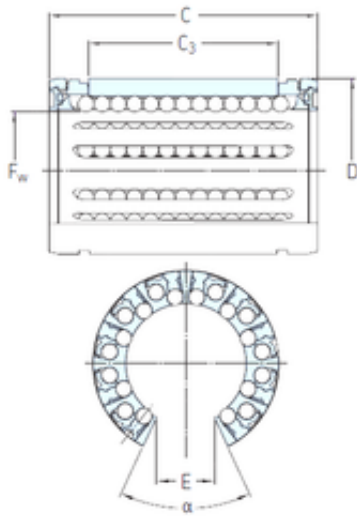

## SKF LBHT 25 A linear bearings

Bearing No. LBHT 25 A

|                               |             |
|-------------------------------|-------------|
| Size                          | 25x40x58 mm |
| Bore Diameter                 | 25 mm       |
| Outer Diameter                | 40 mm       |
| Width                         | 58 mm       |
| Fw                            | 25 mm       |
| D                             | 40 mm       |
| C                             | 58 mm       |
| C3                            | 40 mm       |
| Angle ( ° )                   | 60 °        |
| E                             | 13,2 mm     |
| Weight                        | 0,095 Kg    |
| Basic dynamic load rating (C) | 4,9 kN      |

LBHT 25 A Bearing 2D drawings and 3D CAD models