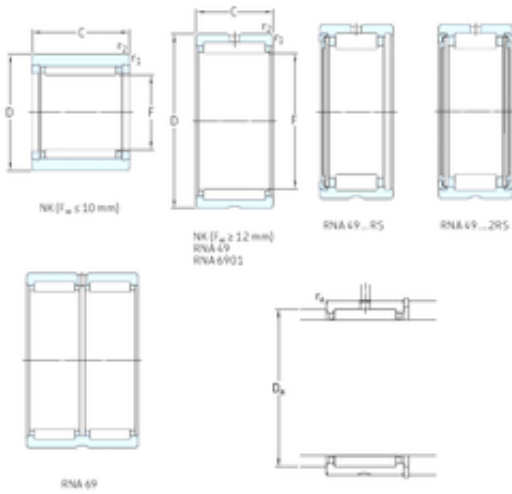

## SKF NK75/25 needle roller bearings

Bearing No. NK75/25

Size	75x92x25 mm
Bore Diameter	75 mm
Outer Diameter	92 mm
Width	25 mm
Fw	75 mm
D	92 mm
C	25 mm
Weight	0,32 Kg
Basic dynamic load rating (C)	53,9 kN
Basic static load rating (C0)	110 kN
Fatigue load limit (Pu)	13,7
Reference speed	5300 r/min

NK75/25 Bearing 2D drawings and 3D CAD models