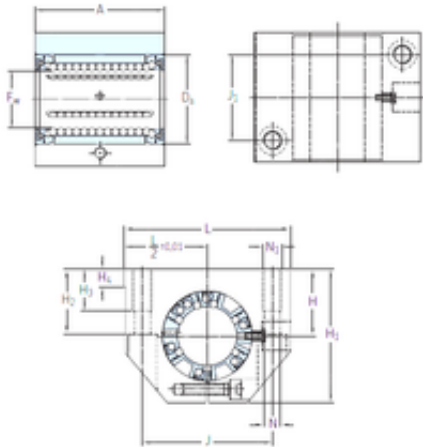

## SKF LUNE 16-2LS linear bearings

Bearing No. LUNE 16-2LS

Bore Diameter	16 mm
Fw	16 mm
H4	7 mm
H3	13 mm
Da	26 mm
A	37 mm
H	22 mm
H1	42 mm
H2	21 mm
J	40 mm
L	53 mm
N	5,3 mm
J1	26 mm
Thread (N1)	M6
Weight	0,161 Kg
Basic dynamic load rating (C)	1,32 kN

LUNE 16-2LS Bearing 2D drawings and 3D CAD models