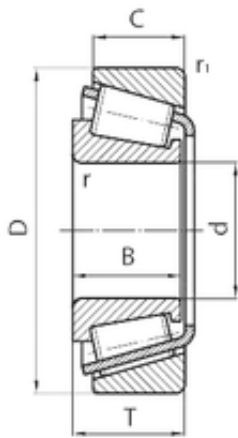

Guangzhou Wangli Auto Parts Co., Ltd.

90 mm x 160 mm x 55 mm SKF BT1-0513 tapered roller bearings

Bearing No. BT1-0513

Size	90x160x55 mm
Bore Diameter	90 mm
Outer Diameter	160 mm
Width	55 mm
d	90 mm
D	160 mm
T	55 mm
B	55 mm

BT1-0513 Bearing 2D drawings and 3D CAD models