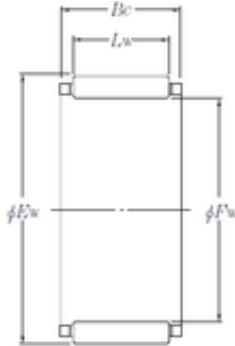

Guangzhou Wangli Auto Parts Co., Ltd.

NTN KBK16 × 21 × 19.6X needle roller bearings

Bearing No. KBK16 × 21 × 19.6X

Bore Diameter	16 mm
Outer Diameter	21 mm
Fw	16 mm
Ew	21 mm
Bc	19.6 mm
Lw	15.8 mm
Weight	0.0160 Kg
Basic dynamic load rating (C)	13,9 kN
Basic static load rating (C0)	17,6 kN

KBK16 × 21 × 19.6X Bearing 2D drawings and 3D CAD models