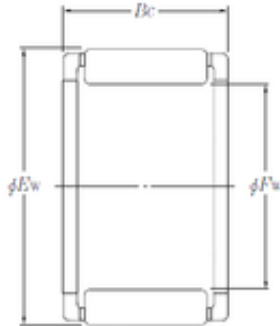

Guangzhou Wangli Auto Parts Co., Ltd.

NTN PK38 × 47 × 19.8X1 needle roller bearings

Bearing No. PK38 × 47 × 19.8X1

Bore Diameter	38 mm
Outer Diameter	47 mm
Fw	38 mm
Ew	47 mm
Bc	19.8 mm
Weight	0.056 Kg
Basic dynamic load rating (C)	35,5 kN
Basic static load rating (C0)	51 kN

PK38 × 47 × 19.8X1 Bearing 2D drawings and 3D CAD models