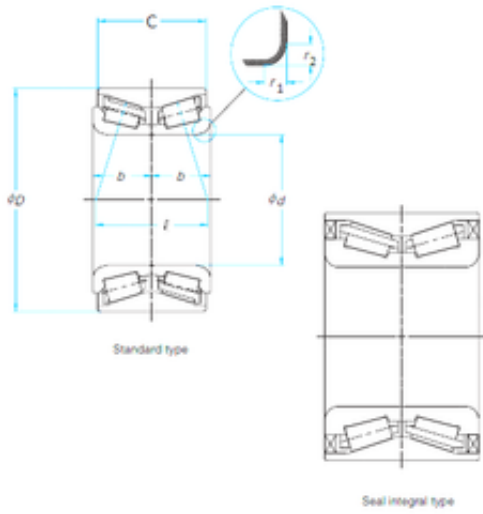

Guangzhou Wangli Auto Parts Co., Ltd.

42 mm x 76 mm x 39 mm NTN ET-CRI0846LLCS158/L109 tapered roller bearings

Bearing No. ET-CRI0846LLCS158/L109

Size	42x76x39 mm
Bore Diameter	42 mm
Outer Diameter	76 mm
Width	39 mm
d	42 mm
D	76 mm
B	39 mm
C	39 mm

ET-CRI0846LLCS158/L109 Bearing 2D drawings and 3D CAD models