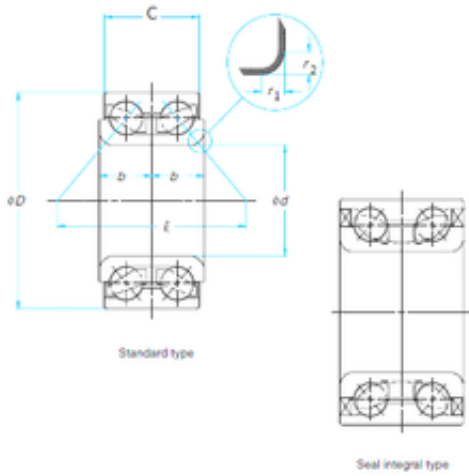

# Guangzhou Wangli Auto Parts Co., Ltd.

35 mm x 64 mm x 37 mm NTN  
DE07A15LLCS22/L260 angular contact ball  
bearings

Bearing No. DE07A15LLCS22/L260

Size	35x64x37 mm
Bore Diameter	35 mm
Outer Diameter	64 mm
Width	37 mm
d	35 mm
D	64 mm
B	37 mm

DE07A15LLCS22/L260 Bearing 2D drawings and 3D  
CAD models